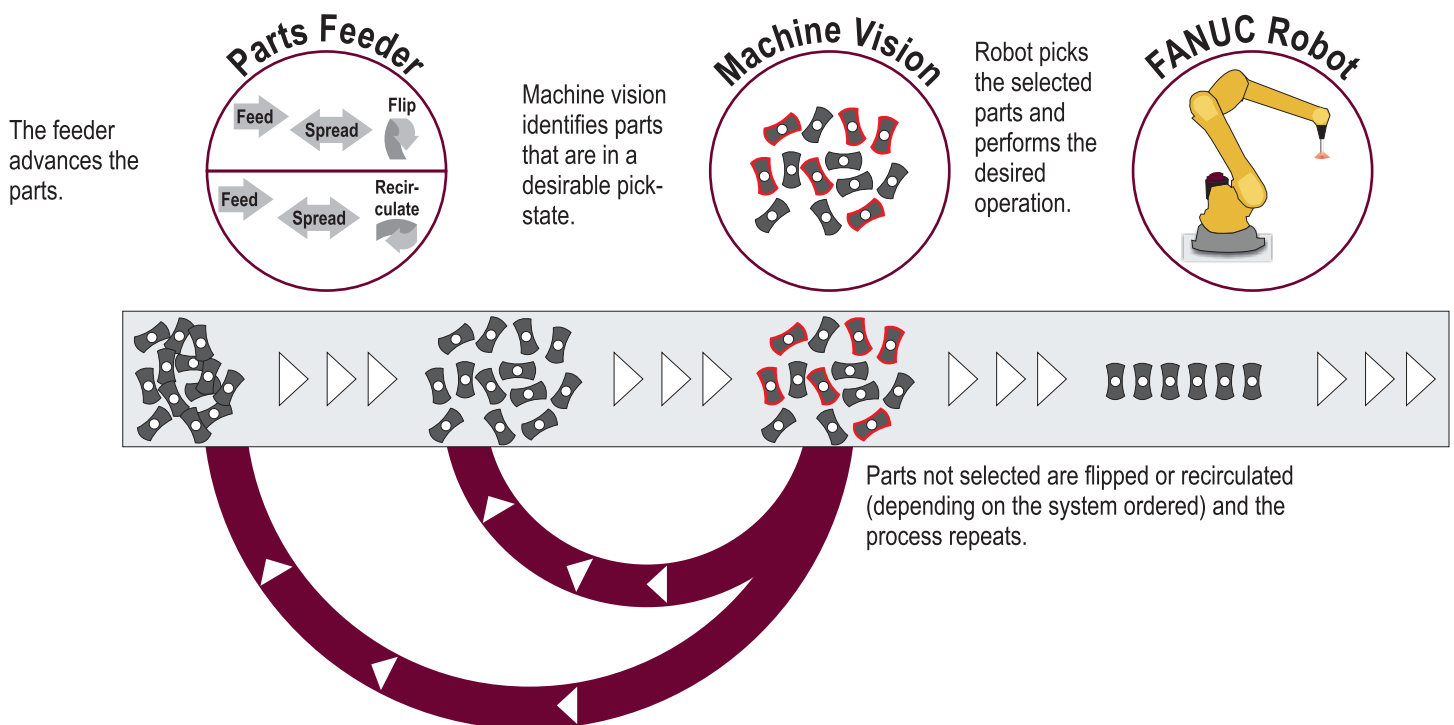

Technical Specifications

Robot Model	# of Axes	Payload (kg)	Reach (mm)
LR Mate 200iC	6	5	704
M-liA	4 or 6	0.5	280
M-3iA	4 or 6	6	1350
M-6iC	6	6	1373
M-10iC	6	10	1420
M-20iC	6	20	1811
M-430iC	5	2	900

Options

- Quick Change Tooling
- Clean Class Robot
- 120VAC Power Supply
- Casters
- Light Curtain

Flexible Feeding System Overview

ESS Technologies, Inc.
3160 State Street
Blacksburg, VA 24060
(540) 961-5716 • (540) 961-5721
info@esstechnologies.com
www.esstechnologies.com

ESS
echnologies, Inc.
Packaging Machine Design & Integration