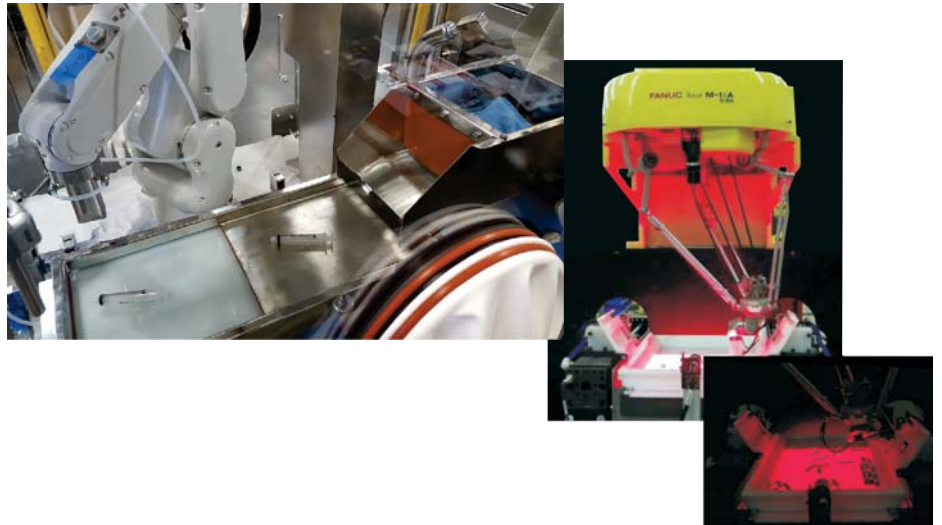

TaskMate®

Robotic Flexible Feeding System

Pick & Place, Orientation and Product Feeding

The ESS Technologies, Inc. TaskMate® Flexible Feeding System integrates a FANUC robot with Flexomation-brand feeders and parts handling equipment to create a very flexible product feeder. The specialized feeder incorporates FANUC iR vision systems to allow the robot to pick objects regardless of the object's orientation. Custom ESS-designed end-of-arm tooling (EOAT) handles virtually any product.

The TaskMate® Flexible Feeding System can be integrated with other packaging machinery for a wide variety of applications, including pick-and-place assembly processes, bottle and vial feeding, cap and dropper feeding, and sorting or kit-packing applications. The TaskMate® cell performs at very high rates of speed with virtually no change parts and very fast changeover times. A number of robot models can be specified, depending on the payload and speed requirements. ESS Technologies, Inc. is a FANUC Robotics strategic business partner in the secondary packaging and palletizing of pharmaceuticals and cosmetics and an authorized system integrator.